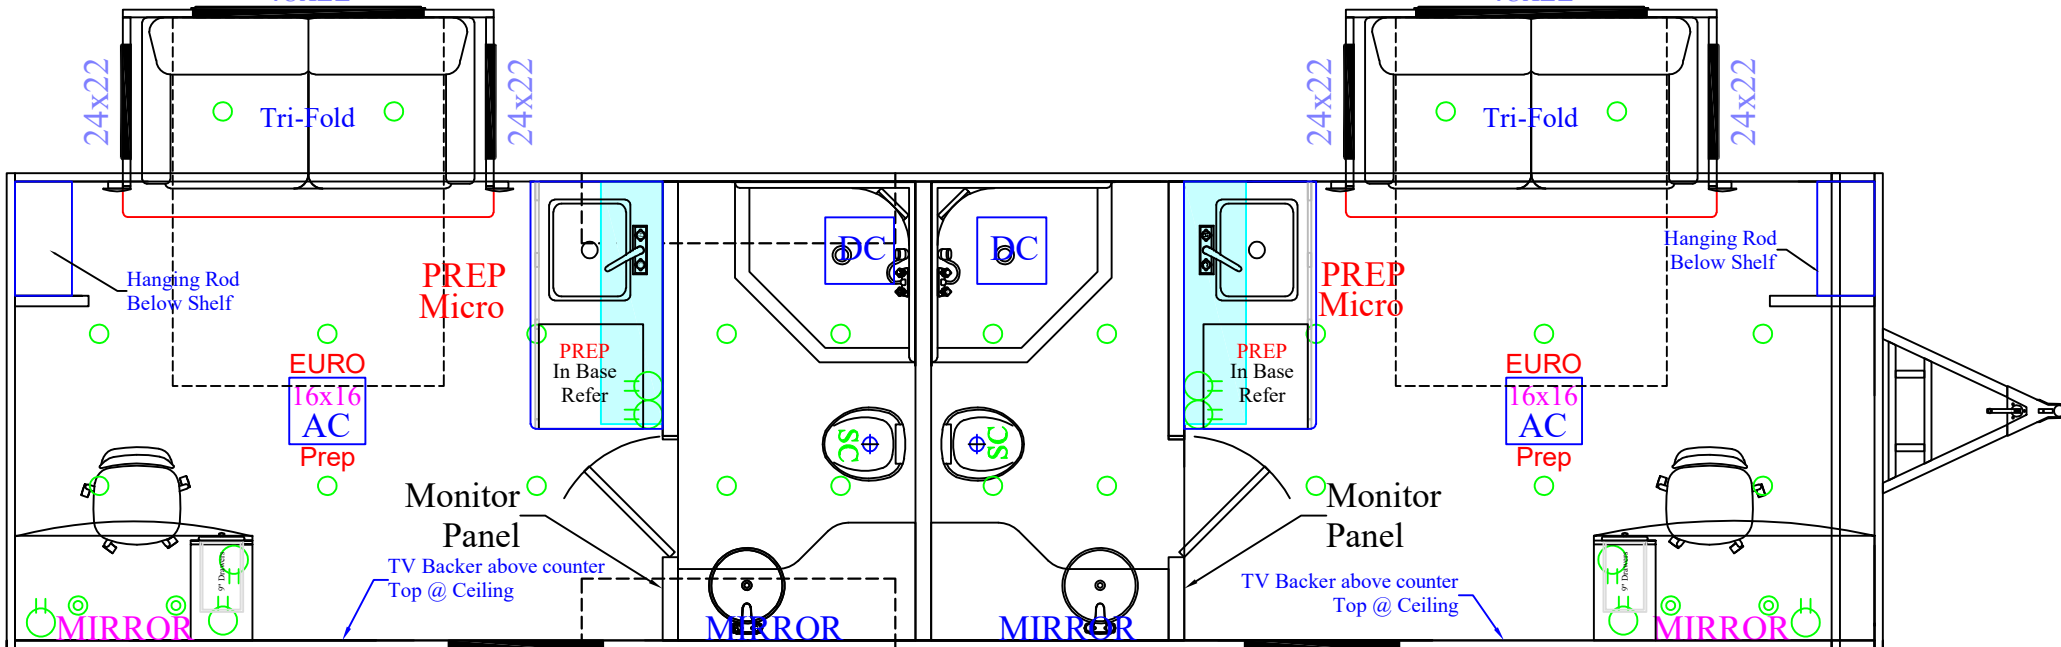

6½' Slide (Flush)

48x22

6½' Slide (Flush)

48x22

Aluminum Steps

PL 32

Folding Entry Handle

Aluminum Steps

PL 32

Folding Entry Handle